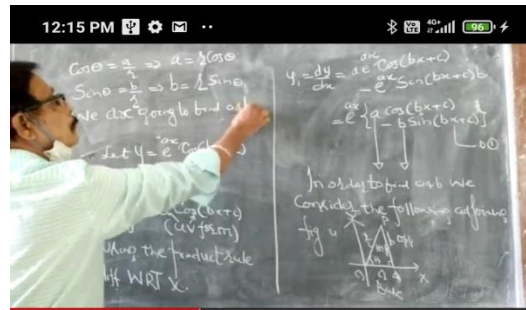

Meesho: Online Shopping... Ad 4.4★ FREE **INSTALL**

Differentiation of product of two functions (nth differentiation)

135 views · 1 year ago

10 Dislike Share Download Save

venkatesh kulkarni 69 subscribers **SUBSCRIBE**

Comments

Add a comment...